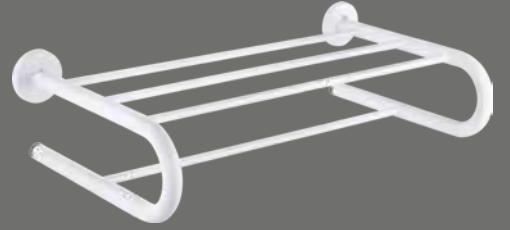

RAF HAVLULUK GOLD

POL-W | 1045

Towel Rack

10 8681715418810